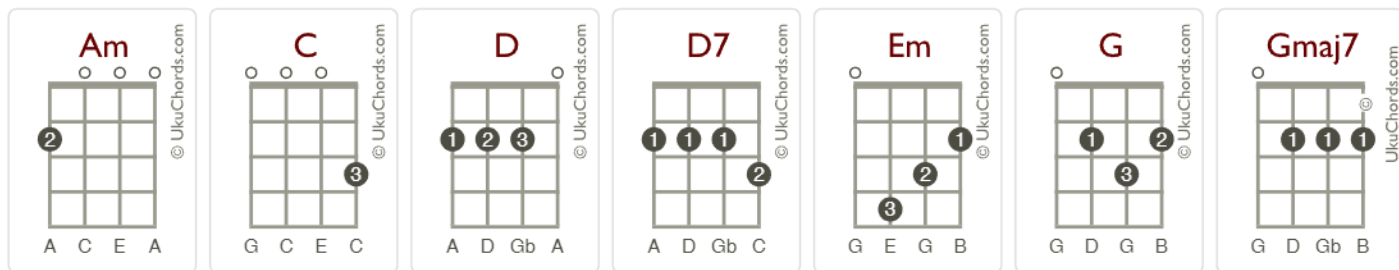

Am x1 C x1 F x2

Players only love you when they're playing

Am x1 C x1 F x2

women they will come and they will go

Am x1 C x1 F x2

when the rain washes you clean you'll know

LA VIE EN ROSE

by **Cristin Milioti**

Intro: G Gmaj7 Em Am D D7

Verse 1:

G 1 2 3 4 Gmaj7 1 2
 Hold me close and hold me fast
 Em 1 2
 The magic spells you cast
 Am D
 This is La Vie en ros-e
 1 2 1

1 2 3 4 D7 1 2
 When you kiss me heaven sighs
 D 1 2
 And though I close my eyes
 G D
 I see La Vie en ros-e
 1 2 1

Verse 2:

G 1 2 3 4 Gmaj7 1 2
 When you press me to your heart
 Em 1 2
 I'm in a world apart
 Am 1
 a world where roses bloom

Bridge:

(play 100x and beautiful)

Am 1 G 1

- practice moving from each chord position
- listen to the song
↳ pay attention to when the chord transitions happen

strumming pattern:

- D D D D → single strums
- DU DU DU DU → swiny it
- DD UU DU → swiny it

And when you speak angels sing from above

Am | **D** | **D7** |

Everyday words seem to turn into love songs

Verse 3: